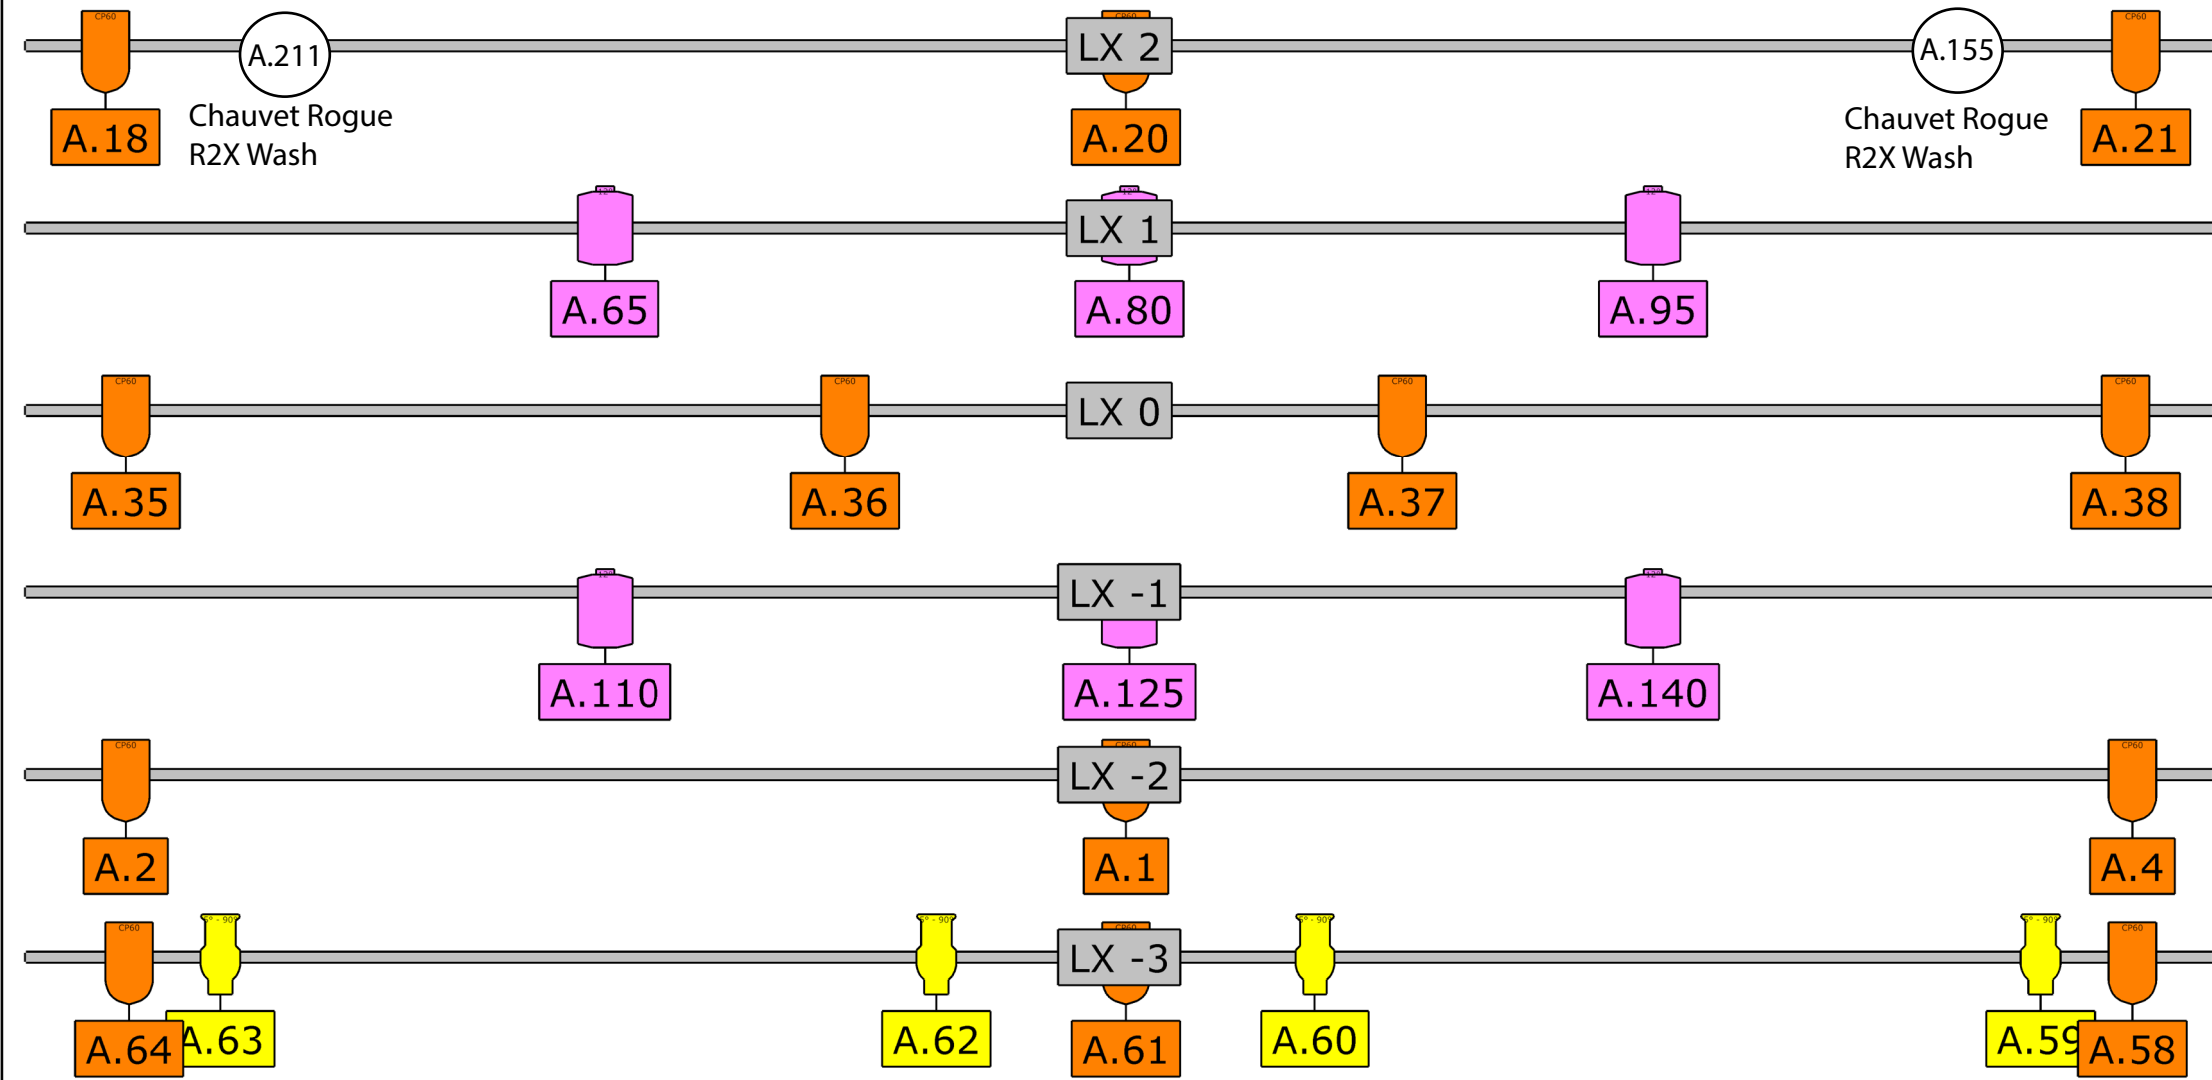

Symbol key

PAINOTALO ÄÄNEKOSKI PLOT